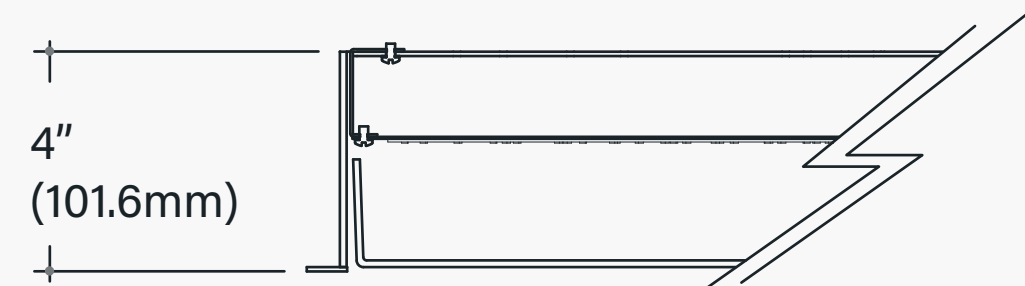

FINA can be recessed, surface mounted, and suspended. Specify 3 aircraft cables, 4 aircraft cables with a hub, or pendant pipe for the perfect suspended finish.

Recessed or Suspended

Suspended