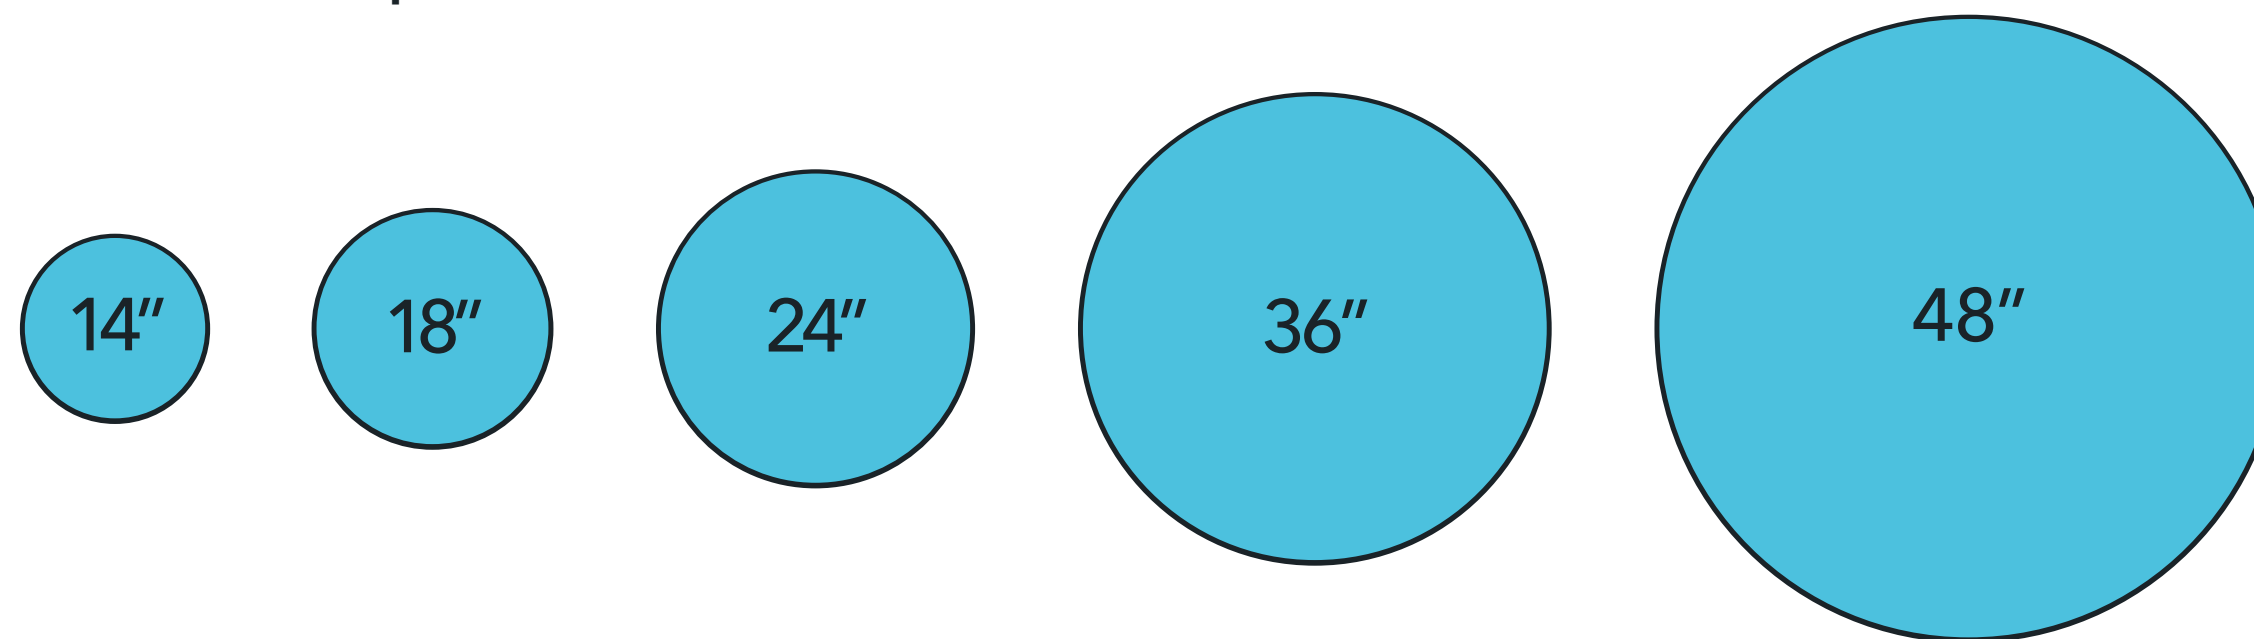

FINA can be recessed, surface mounted, and suspended. Specify 3 aircraft cables, 4 aircraft cables with a hub, or pendant pipe for the perfect suspended finish.

Recessed or Suspended