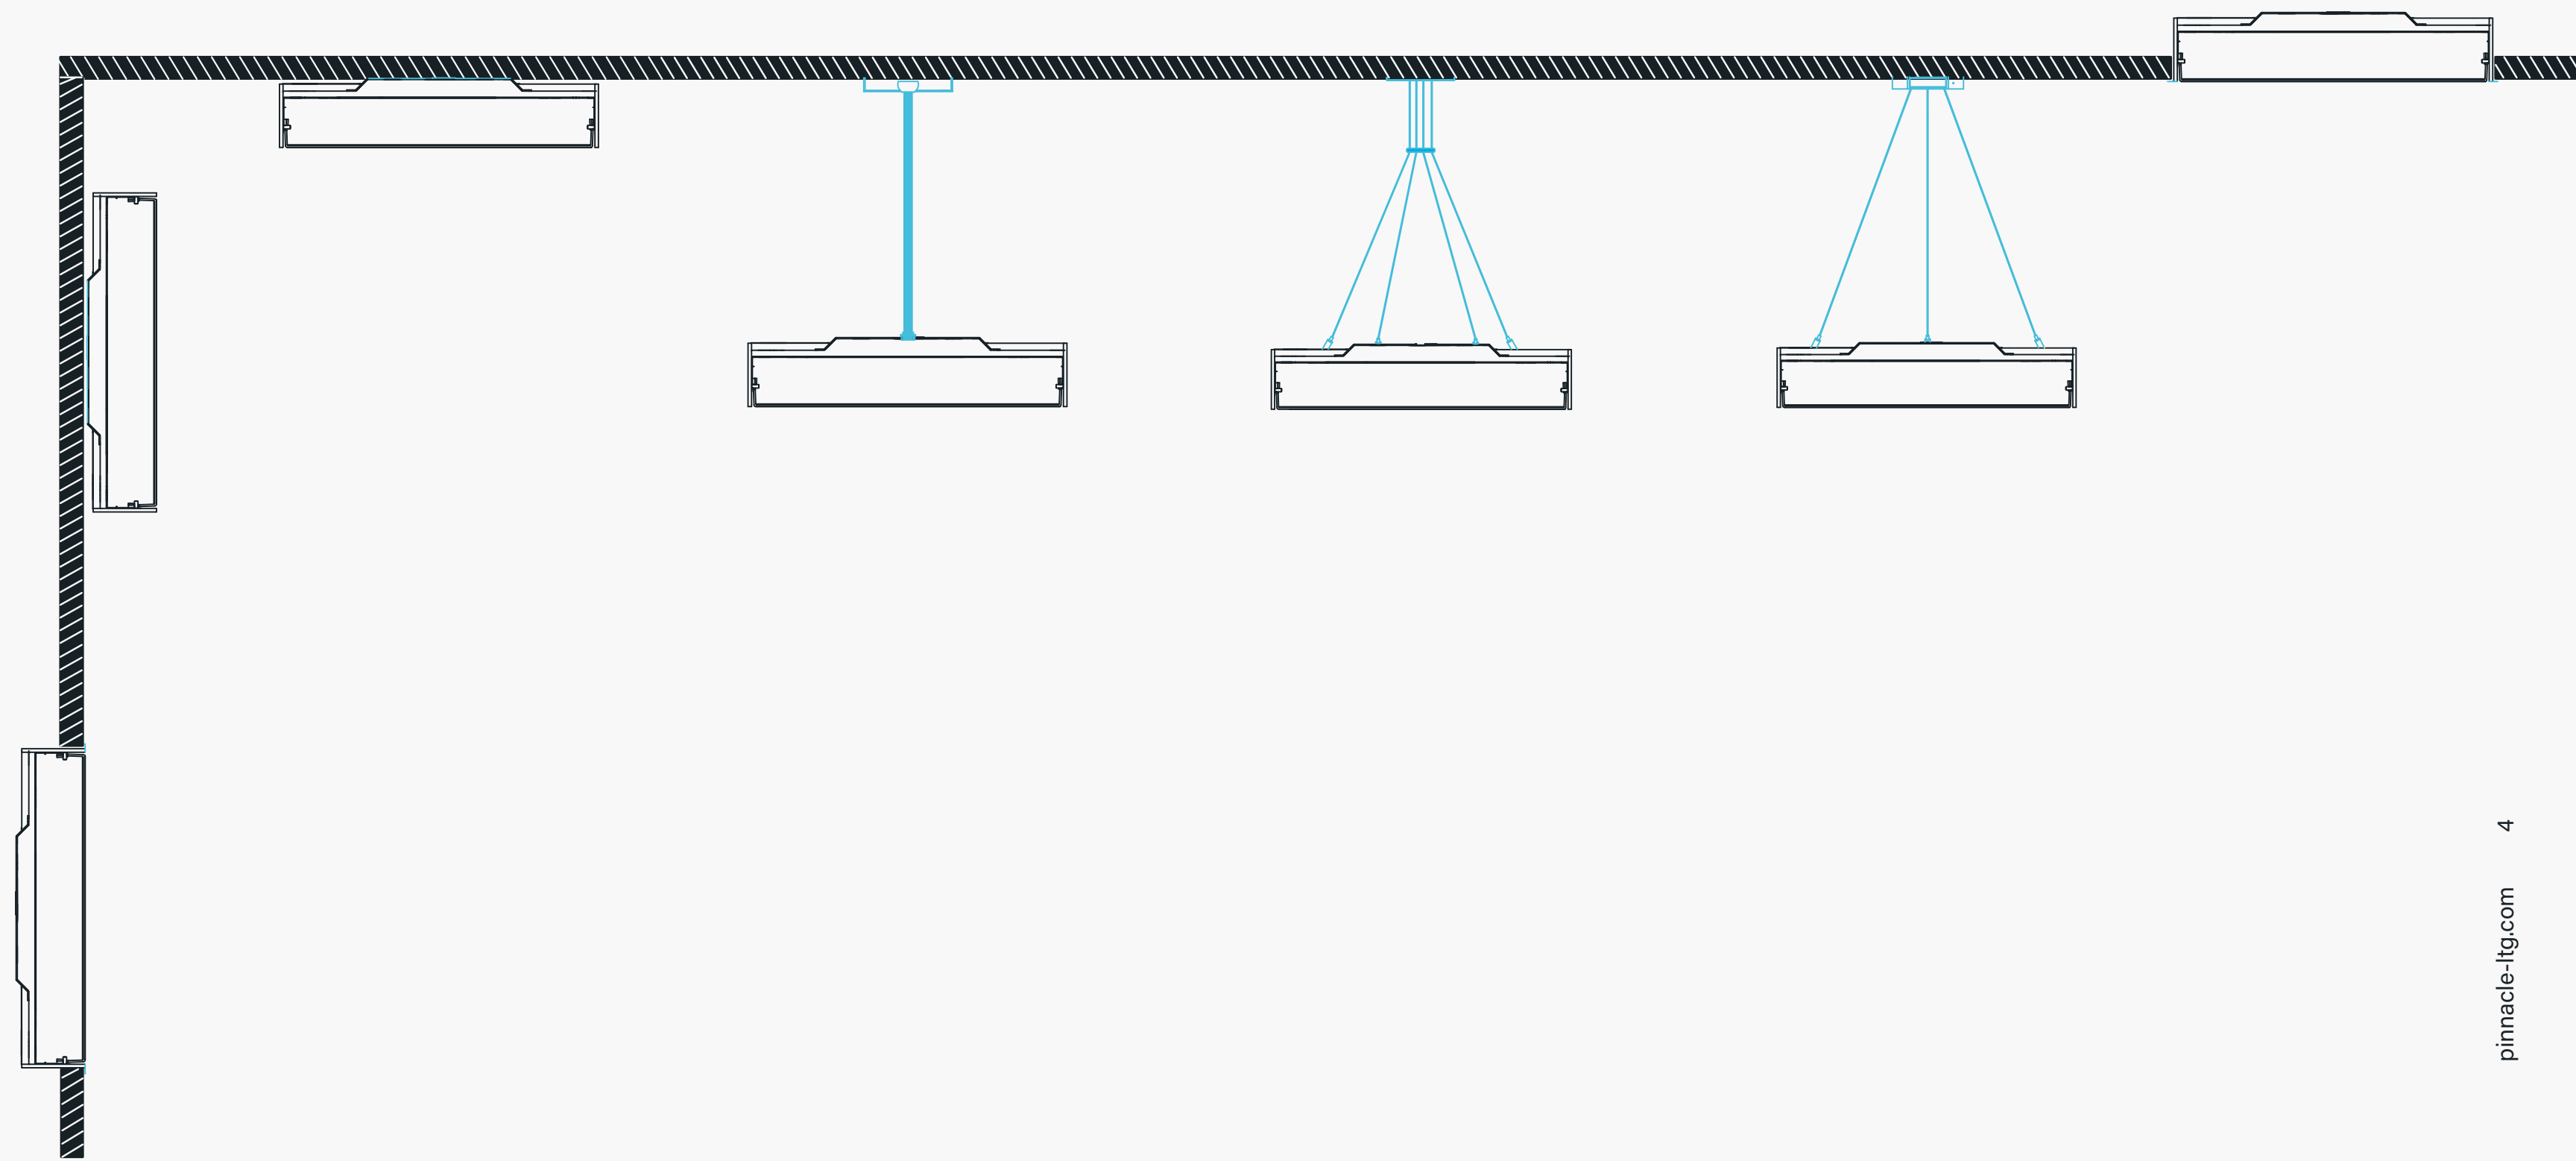

Re-designed, circular LED boards make for a more fitting form factor and even illumination.

Regress

Flush

Drop

Acoustic Solutions

FINA can be recessed, surface mounted, and suspended. Specify 3 aircraft cables, 4 aircraft cables with a hub, or pendant pipe for the perfect suspended finish.

Recessed or Suspended

Suspended

CIRCLE & SQUARE: A WONDERFUL PAIR

Complete the look of your design with other fixtures in Pinnacle's geometric families — including LiFT. Finish the design of your space with this dynamic duo, both in form and function.