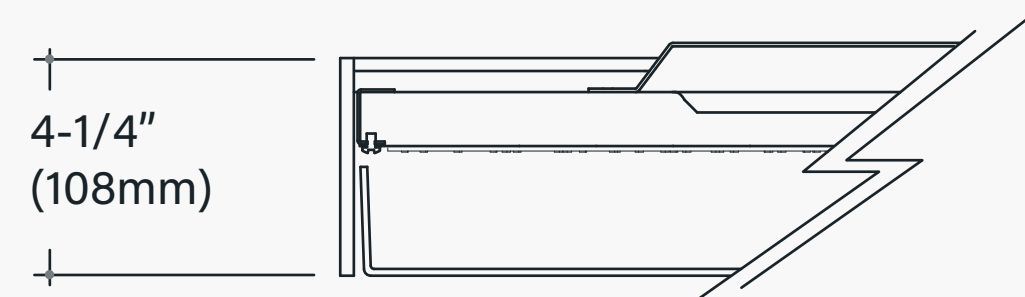

Re-designed, circular LED boards make for a more fitting form factor and even illumination.

Regress

Flush

Drop

Acoustic Solutions

FINA can be recessed, surface mounted, and suspended. Specify 3 aircraft cables, 4 aircraft cables with a hub, or pendant pipe for the perfect suspended finish.

Recessed or Suspended

Suspended

CIRCLE & SQUARE: A WONDERFUL PAIR

Complete the look of your design with other fixtures in Pinnacle's geometric families — including LiFT. Finish the design of your space with this dynamic duo, both in form and function.