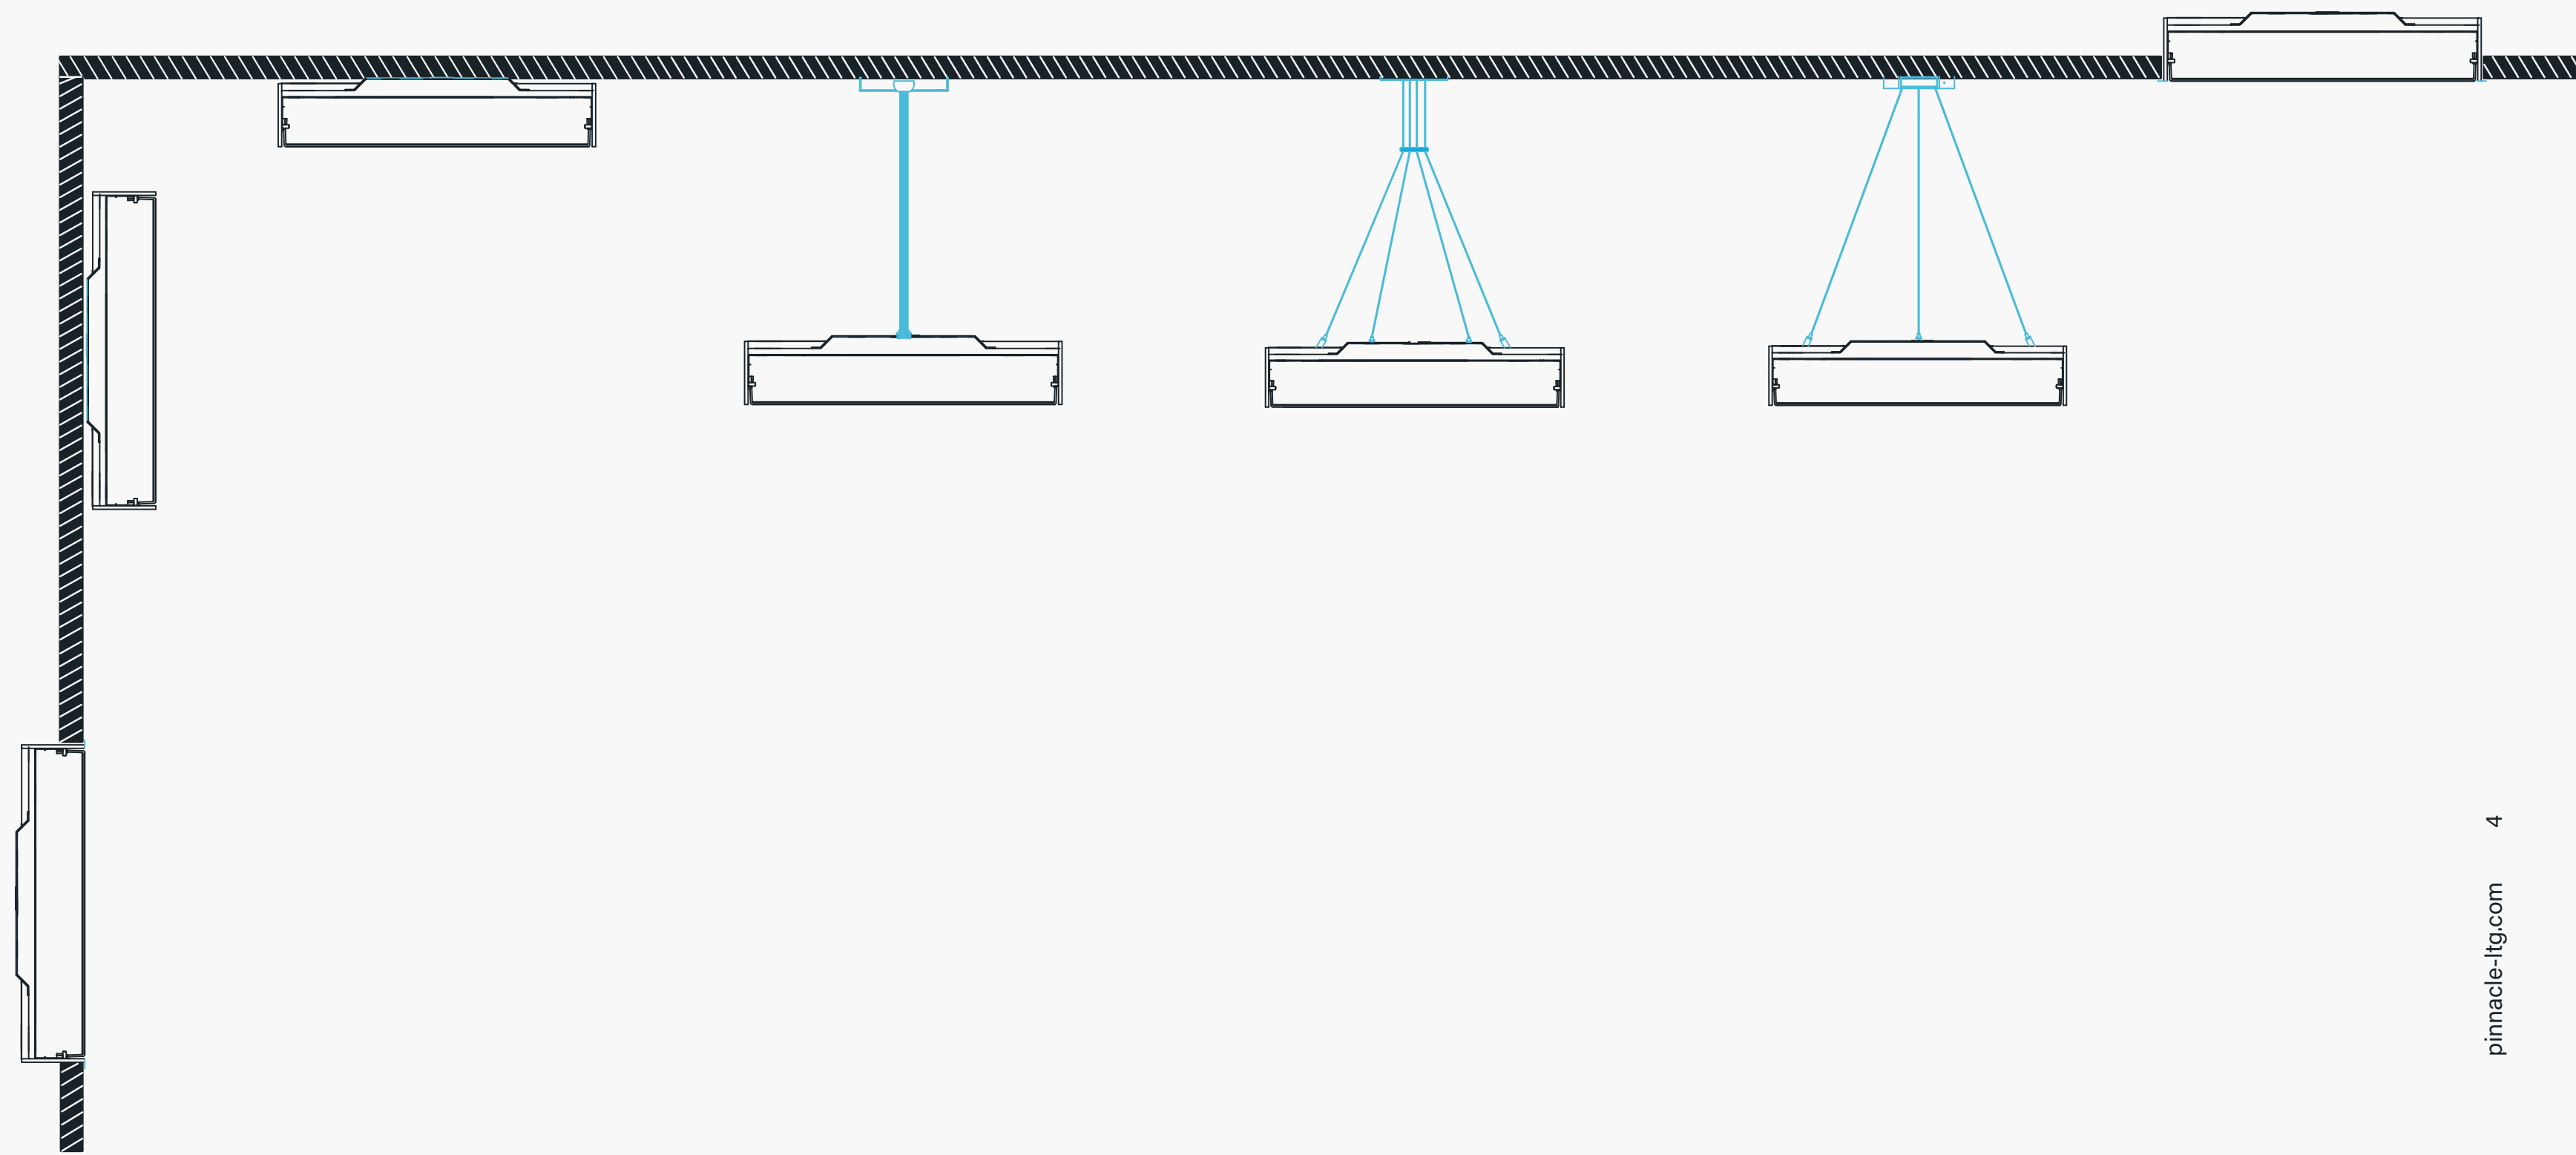

Re-designed, circular LED boards make for a more fitting form factor and even illumination.

Regress

Flush

Drop

Acoustic Solutions

FINA can be recessed, surface mounted, and suspended. Specify 3 aircraft cables, 4 aircraft cables with a hub, or pendant pipe for the perfect suspended finish.

Recessed or Suspended

Recessed only

Suspended

CIRCLE & SQUARE: A WONDERFUL PAIR

Complete the look of your design with other fixtures in Pinnacle's geometric families — including LiFT. Finish the design of your space with this dynamic duo, both in form and function.