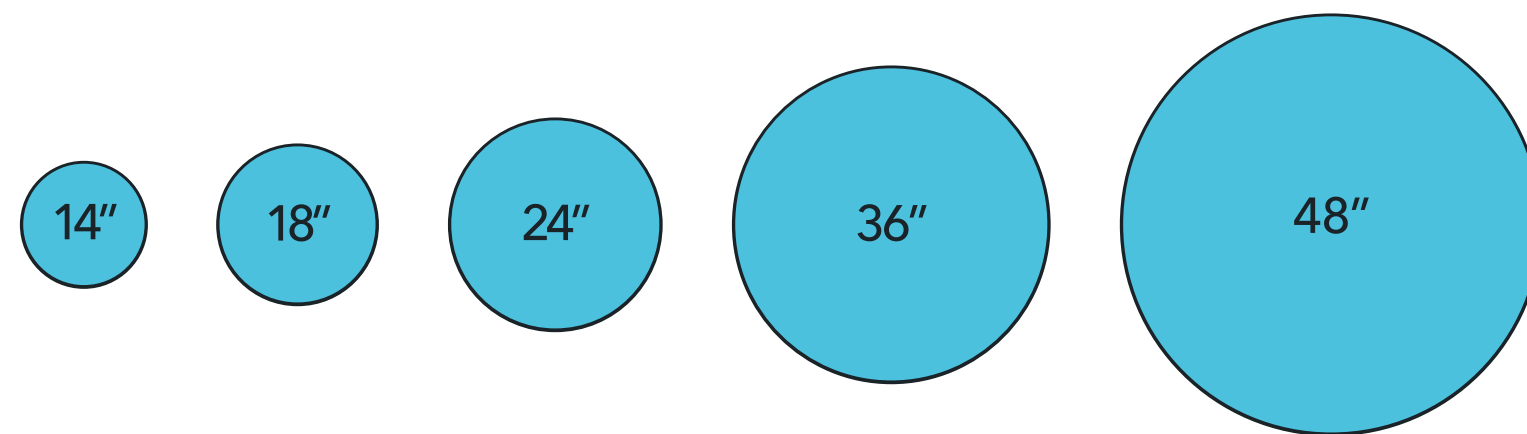

FINA can be recessed, surface mounted, and suspended. Specify 3 aircraft cables, 4 aircraft cables with a hub, or pendant pipe for the perfect suspended finish.

Recessed or Suspended