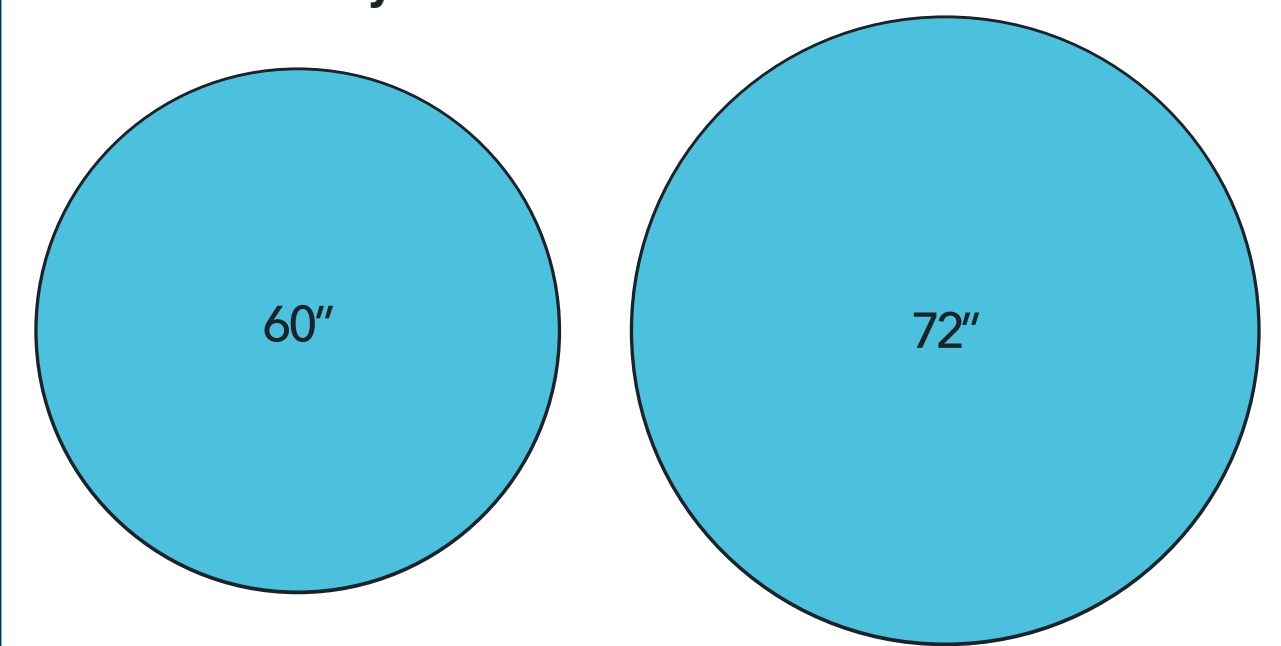

Recessed only