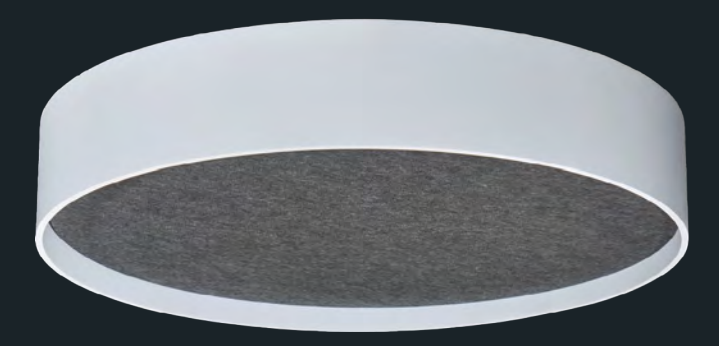

FINA

PINNACLE
ARCHITECTURAL LIGHTING®

A brand of  legrand

ELEGANT
FLOATING
DISCS OF LIGHT

FINA — GORGEOUSLY GLOWING

Elegant, floating discs of light designed to enhance the contemporary interiors of today's architectural spaces. The round, low profile housing encases the fully luminous acrylic lens.

Re-designed, circular LED boards make for a more fitting form factor and even illumination.

Regress

Flush

Drop

Acoustic Solutions

FINA can be recessed, surface mounted, and suspended. Specify 3 aircraft cables, 4 aircraft cables with a hub, or pendant pipe for the perfect suspended finish.

Recessed or Suspended

Recessed only

Suspended

CIRCLE & SQUARE: A WONDERFUL PAIR

Complete the look of your design with other fixtures in Pinnacle's geometric families — including LiFT. Finish the design of your space with this dynamic duo, both in form and function.