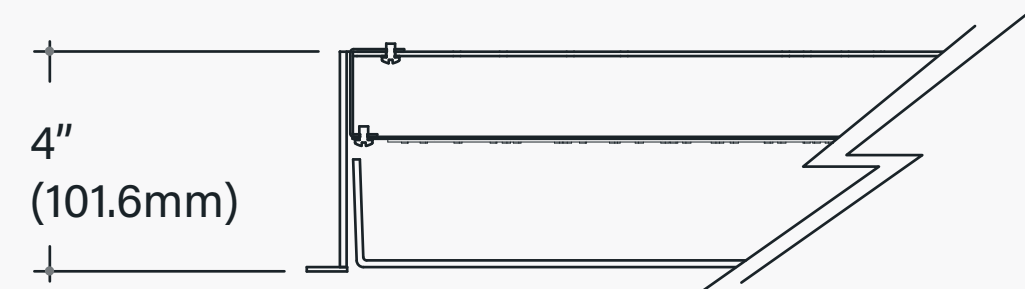

Re-designed, circular LED boards make for a more fitting form factor and even illumination.

Regress

Flush

Drop

Acoustic Solutions

FINA can be recessed, surface mounted, and suspended. Specify 3 aircraft cables, 4 aircraft cables with a hub, or pendant pipe for the perfect suspended finish.

Recessed or Suspended

Recessed only

Suspended

CIRCLE & SQUARE: A WONDERFUL PAIR

Complete the look of your design with other fixtures in Pinnacle's geometric families — including LiFT. Finish the design of your space with this dynamic duo, both in form and function.