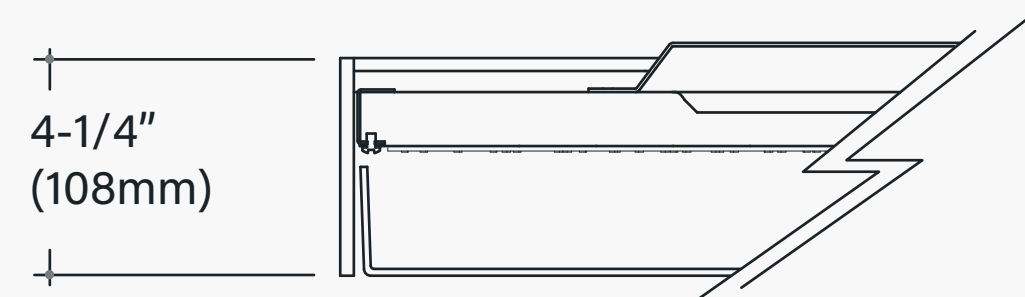

Re-designed, circular LED boards make for a more fitting form factor and even illumination.

Regress

Flush

Drop

Acoustic Solutions

FINA can be recessed, surface mounted, and suspended. Specify 3 aircraft cables, 4 aircraft cables with a hub, or pendant pipe for the perfect suspended finish.

Recessed or Suspended

Recessed only

Suspended

CIRCLE & SQUARE: A WONDERFUL PAIR

Complete the look of your design with other fixtures in Pinnacle's geometric families — including LiFT. Finish the design of your space with this dynamic duo, both in form and function.