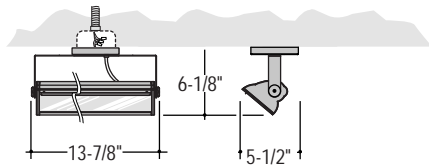

MOUNTING

Y-"Yoke"