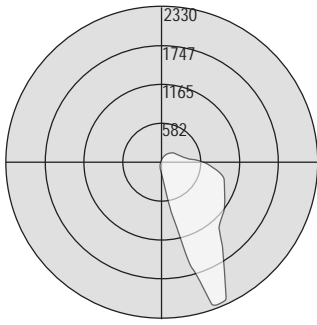

Test #15014
Catalog # P-Q250T4-Y-1-W-V
Total Luminaire Efficiency = 66.6%

Zone	Lumens	%Lamp	%Fixt
0-30	480.35	9.6	14.4
0-40	982.4	19.6	29.5
0-60	1941.04	38.8	58.3
0-90	2956.13	59.1	88.9
90-120	312.71	6.3	9.4
90-130	345.37	6.9	10.4
90-150	368.88	7.4	11.1
90-180	370.7	7.4	11.1
0-180	3326.83	66.5	100

0	45	90	135	180	
0	96	96	96	96	
5	201	164	94	75	65
15	1363	616	113	42	6
25	2336	1954	130	1	0
35	1576	2336	158	0	0
45	1200	1775	147	0	0
55	1202	1244	111	0	0
65	1097	1011	81	0	0
75	978	821	51	0	0
85	740	563	31	0	0
90	548	415	23	0	0
95	378	309	15	0	0
105	260	230	5	0	0
115	230	144	1	0	0
125	134	74	0	0	0
135	79	44	0	0	0
145	45	22	0	0	0
155	18	4	0	0	0
165	0	0	0	0	0

MOUNTING

Y-"Yoke"

P-"Pendant Mount"
PS-"Pendant Swivel", 45 degree swivel.
Not Available in wet location