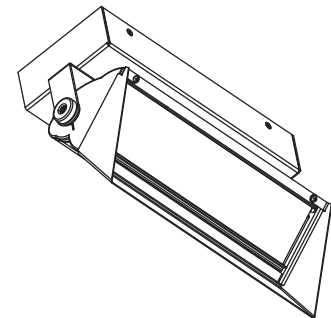

LUMINAIRE SPECIFICATION

Sample Catalog #: PR-Q250T4-Y-120-W-V

P__ -		Q_____ -		_____ -		_____ -		_____ -			
HOUSING		LAMP/ FIXTURE LENGTH		MOUNTING		VOLTAGE		FINISH			
PS- Peak indoor luminaire, Smooth Housing, cUL dry/damp label. PR- Peak indoor luminaire, Ribbed Housing, cUL dry/damp label. PSW- Peak outdoor luminaire, Smooth Housing, cUL wet label. PRW- Peak outdoor luminaire, Ribbed Housing, cUL wet label. PSN- Peak natatorium luminaire, Smooth Housing, cUL wet label. PRN- Peak natatorium luminaire, Ribbed Housing, cUL wet label.		LAMP Q100T4- (1)100W T4,DC 12" Q150T4- (1)150W T4,DC 12" Q200T3- (1)200W T3,RSC 12" Q250T4- (1)250W T4,DC 12"		Y- Yoke P__"- Pendant (specify O.A.L., 12", 18" or 24") (Not available in wet location) PS__- Pendant Swivel (specify O.A.L., 12", 18" or 24") (Not available in wet location) A1__"- Arm Mount/Single Head (specify O.A.L., 12", 18" or 24") A2__"- Arm Mount/Dual Head (specify O.A.L., 12", 18" or 24")		120- 120 Volt		W- White S- Metallic Silver BR- Bronze CC- Custom Color		B- Baffle* V- Visor* *Color will match housing unless otherwise specified	
Optional Visor (V) for glare cut-off adds 4" to O.A.L.