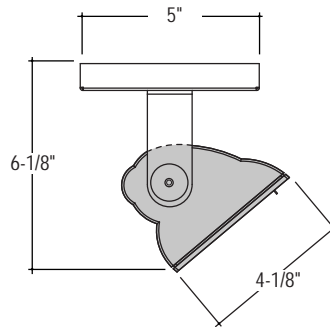

QUARTZ HALOGEN / Ceiling Mount

For Indoor and Outdoor Lighting Applications

CONSTRUCTION Extruded aluminum housing, die cast end caps. Outdoor rated luminaires include mechanically attached and gasketed aluminum door frame.

REFLECTOR Highly reflective specular anodized aluminum.

LENS Micro-prismatic tempered glass and die-formed aluminum trim (spring secured) for toolless lamp access. For outdoor glass, is secured to aluminum door frame and mechanically attaches to housing.

ELECTRICAL Available in 120 volt only.

MOUNTING Fully rotatable head mounts to structure in numerous configurations. See back for dimensions and details.

FINISH Powder coat white painted finish, consult factory for custom colors and finishes.

LABELS cUL Listed, approved for dry/damp and wet location unless otherwise noted.