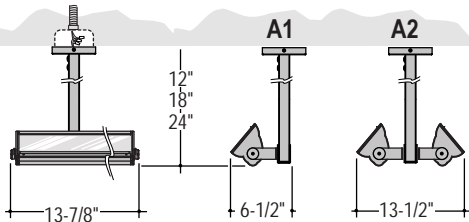

A1/A2-"Arm Mount"

P-"Pendant Mount"
PS-"Pendant Swivel", 45 degree swivel.
Not Available in wet location