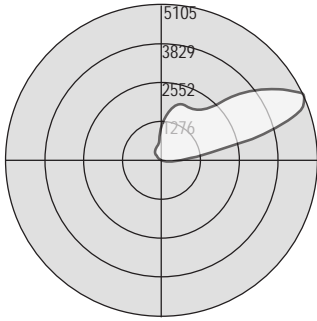

MOUNTING

Y-Yoke

A1__"-Arm
Single Head

PHOTOMETRICS

PEAK Large QUARTZ HALOGEN / Wall Mount

Test #15005
 Catalog # PL-Q500T3-Y-1-V
 Total Luminaire Efficiency = 66.00%

| Zone | Lumens | %Lamp | %Fixt |
|--------|---------|-------|-------|
| 0-30 | 0 | 0 | 0 |
| 0-40 | 0 | 0 | 0 |
| 0-60 | 0.05 | 0 | 0 |
| 0-90 | 80.35 | 0.8 | 1.2 |
| 90-120 | 2665.71 | 26.4 | 40 |
| 90-130 | 3909.12 | 38.7 | 58.7 |
| 90-150 | 5583.63 | 55.3 | 83.8 |
| 90-180 | 6581.17 | 65.2 | 98.8 |
| 0-180 | 6661.52 | 66 | 100 |

| | | | | |
|-----|------|------|------|------|
| 0 | 45 | 90 | 135 | 180 |
| 60 | 0 | 0 | 0 | 0 |
| 65 | 0 | 1 | 0 | 0 |
| 70 | 0 | 2 | 0 | 0 |
| 75 | 0 | 8 | 0 | 0 |
| 80 | 98 | 31 | 0 | 0 |
| 85 | 254 | 117 | 2 | 0 |
| 90 | 328 | 265 | 24 | 0 |
| 95 | 710 | 482 | 115 | 0 |
| 100 | 1879 | 804 | 206 | 6 |
| 105 | 3447 | 1272 | 294 | 26 |
| 110 | 4734 | 1856 | 371 | 55 |
| 115 | 5026 | 2300 | 442 | 89 |
| 120 | 4607 | 2569 | 511 | 121 |
| 125 | 4288 | 2506 | 607 | 158 |
| 130 | 3597 | 2278 | 737 | 216 |
| 135 | 2908 | 2061 | 861 | 313 |
| 140 | 2242 | 1998 | 972 | 406 |
| 145 | 1910 | 1965 | 1049 | 431 |
| 150 | 1890 | 1994 | 1102 | 476 |
| 155 | 1945 | 1959 | 1149 | 522 |
| 160 | 1924 | 1957 | 1148 | 546 |
| 165 | 1915 | 1806 | 1164 | 574 |
| 170 | 1771 | 1576 | 1173 | 695 |
| 175 | 1395 | 1372 | 1164 | 924 |
| 180 | 1105 | 1105 | 1105 | 1105 |