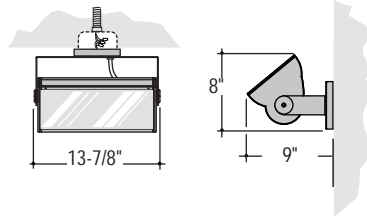

MOUNTING

Y-"Yoke"