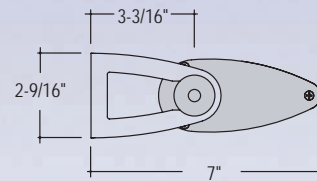

CROSS SECTION

¹Some Vertigo options are not available on all styles and mounting options. Refer to specification sheet for a list of options for each style.

²Some Vertigo configurations will not accommodate all electrical options. Consult factory.

³Baffle and Lens not available together

Dimensions and specifications subject to change without notice.