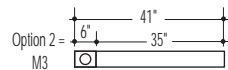

APPLICATION: EDGE 4 offers both task and accent lighting when used with MR16 lamps. MR16's are ideal for conference rooms, corridors, wall washing, retail spaces and training facilities.

TECHNICAL: MR16 fully enclosed compartment eliminates light from entering into other fixture areas. Available in 20, 35 and 50 watt halogen lamps (lamps not included). Consult factory for other lamp types. Lamp tilts to 35 degrees left or right with 179 degree rotation.

ELECTRICAL: Standard 50 watt max halogen lamp transformer. MR16 installed as independent circuit. MR16 voltage to match fluorescent voltage. Universal voltage and 347 volt not available.

LENS: MR16 available in 5 different lens options: Clear Lens (LC), Prismatic Lens (LP), Linear Spread Lens (LL), Diffuse Spread Lens (LD) and Frosted Lens (LF). Clear lens provided with each MR16.

LABELS: UL and cUL Listed, approved for dry/damp location unless otherwise noted.

ORDERING INFORMATION: Specify MR16 layout and lens in the options section of the part number. Sample Catalog #: E4A-1T5-2.5'-FL-120-1C-S-M2/LP.

EDGE T5, MR16 LAYOUT OPTIONS (MR16 applications require detailed shop drawings. Consult factory for MR16 layouts not shown.)

On-Grid Solutions Options (Individual units fall on-grid)

Acoustical Grid and Inaccessible Ceiling Continuous Run Options (Fixtures do not fall on-grid.)

EDGE T8, MR16 LAYOUT OPTIONS (MR16 applications require detailed shop drawings. Consult factory for MR16 layouts not shown.)

On-Grid Solutions Options (Individual units fall on-grid)

Acoustical Grid and Inaccessible Ceiling Continuous Run Options (Fixtures do not fall on-grid.)

LENS OPTIONS

²Standard with each MR16 ordered.