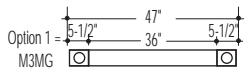

EDGE T5, MR16 LAYOUT OPTIONS (MR16 applications require detailed shop drawings. Consult factory for MR16 layouts not shown.)

On-Grid Solutions Options (Individual units fall on-grid)

Acoustical Grid and Inaccessible Ceiling Continuous Run Options (Fixtures do not fall on-grid.)