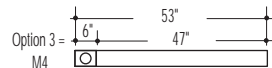

APPLICATION: EDGE 4 offers both task and accent lighting when used with MR16 lamps. MR16's are ideal for conference rooms, corridors, wall washing, retail spaces and training facilities.

TECHNICAL: MR16 fully enclosed compartment eliminates light from entering into other fixture areas. Available in 20, 35 and 50 watt halogen lamps (lamps not included). Consult factory for other lamp types. Lamp tilts to 35 degrees left or right with 179 degree rotation.

ELECTRICAL: Standard 50 watt max halogen lamp transformer. MR16 installed as independent circuit. MR16 voltage to match fluorescent voltage. Universal voltage and 347 volt not available.

LENS: MR16 available in 5 different lens options: Clear Lens (LC), Prismatic Lens (LP), Linear Spread Lens (LL), Diffuse Spread Lens (LD) and Frosted Lens (LF). Clear lens provided with each MR16.

LABELS: UL and cUL Listed, approved for dry/damp location unless otherwise noted.

ORDERING INFORMATION: Specify MR16 layout and lens in the options section of the part number. Sample Catalog #: E4A-1T5-2.5'-FL-120-1C-S-M2/LP.

EDGE T5, MR16 LAYOUT OPTIONS (MR16 applications require detailed shop drawings. Consult factory for MR16 layouts not shown.)

On-Grid Solutions Options (Individual units fall on-grid)

Acoustical Grid and Inaccessible Ceiling Continuous Run Options (Fixtures do not fall on-grid.)

EDGE T8, MR16 LAYOUT OPTIONS (MR16 applications require detailed shop drawings. Consult factory for MR16 layouts not shown.)

On-Grid Solutions Options (Individual units fall on-grid)

Acoustical Grid and Inaccessible Ceiling Continuous Run Options (Fixtures do not fall on-grid.)

LENS OPTIONS

²Standard with each MR16 ordered.