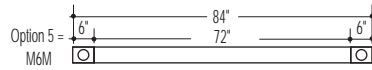

APPLICATION: EDGE 4 offers both task and accent lighting when used with MR16 lamps. MR16's are ideal for conference rooms, corridors, wall washing, retail spaces and training facilities.

TECHNICAL: MR16 fully enclosed compartment eliminates light from entering into other fixture areas. Available in 20, 35 and 50 watt halogen lamps (lamps not included). Consult factory for other lamp types. Lamp tilts to 35 degrees left or right with 179 degree rotation.

ELECTRICAL: Standard 50 watt max halogen lamp transformer. MR16 installed as independent circuit. MR16 voltage to match fluorescent voltage. Universal voltage and 347 volt not available.

LENS: MR16 available in 5 different lens options: Clear Lens (LC), Prismatic Lens (LP), Linear Spread Lens (LL), Diffuse Spread Lens (LD) and Frosted Lens (LF). Clear lens provided with each MR16.

LABELS: UL and cUL Listed, approved for dry/damp location unless otherwise noted.

ORDERING INFORMATION: Specify MR16 layout and lens in the options section of the part number. Sample Catalog #: E4A-1T5-2.5'-FL-120-1C-S-M2/LP.

EDGE T5, MR16 LAYOUT OPTIONS (MR16 applications require detailed shop drawings. Consult factory for MR16 layouts not shown.)

On-Grid Solutions Options (Individual units fall on-grid)

Acoustical Grid and Inaccessible Ceiling Continuous Run Options (Fixtures do not fall on-grid.)

EDGE T8, MR16 LAYOUT OPTIONS (MR16 applications require detailed shop drawings. Consult factory for MR16 layouts not shown.)

On-Grid Solutions Options (Individual units fall on-grid)

Acoustical Grid and Inaccessible Ceiling Continuous Run Options (Fixtures do not fall on-grid.)

LENS OPTIONS

²Standard with each MR16 ordered.