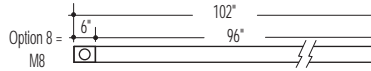

APPLICATION: EDGE 4 offers both task and accent lighting when used with MR16 lamps. MR16's are ideal for conference rooms, corridors, wall washing, retail spaces and training facilities.

TECHNICAL: MR16 fully enclosed compartment eliminates light from entering into other fixture areas. Available in 20, 35 and 50 watt halogen lamps (lamps not included). Consult factory for other lamp types. Lamp tilts to 35 degrees left or right with 179 degree rotation.

ELECTRICAL: Standard 50 watt max halogen lamp transformer. MR16 installed as independent circuit. MR16 voltage to match fluorescent voltage. Universal voltage and 347 volt not available.

LENS: MR16 available in 5 different lens options: Clear Lens (LC), Prismatic Lens (LP), Linear Spread Lens (LL), Diffuse Spread Lens (LD) and Frosted Lens (LF). Clear lens provided with each MR16.

LABELS: UL and cUL Listed, approved for dry/damp location unless otherwise noted.

ORDERING INFORMATION: Specify MR16 layout and lens in the options section of the part number. Sample Catalog #: E4A-1T5-2.5'-FL-120-1C-S-M2/LP.

EDGE T5, MR16 LAYOUT OPTIONS (MR16 applications require detailed shop drawings. Consult factory for MR16 layouts not shown.)

On-Grid Solutions Options (Individual units fall on-grid)

Acoustical Grid and Inaccessible Ceiling Continuous Run Options (Fixtures do not fall on-grid.)

EDGE T8, MR16 LAYOUT OPTIONS (MR16 applications require detailed shop drawings. Consult factory for MR16 layouts not shown.)

On-Grid Solutions Options (Individual units fall on-grid)

Acoustical Grid and Inaccessible Ceiling Continuous Run Options (Fixtures do not fall on-grid.)

LENS OPTIONS

²Standard with each MR16 ordered.