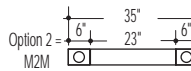

APPLICATION: EDGE 4 offers both task and accent lighting when used with MR16 lamps. MR16's are ideal for conference rooms, corridors, wall washing, retail spaces and training facilities.

TECHNICAL: MR16 fully enclosed compartment eliminates light from entering into other fixture areas. Available in 20, 35 and 50 watt halogen lamps (lamps not included). Consult factory for other lamp types. Lamp tilts to 35 degrees left or right with 179 degree rotation.

ELECTRICAL: Standard 50 watt max halogen lamp transformer. MR16 installed as independent circuit. MR16 voltage to match fluorescent voltage. Universal voltage and 347 volt not available.

LENS: MR16 available in 5 different lens options: Clear Lens (LC), Prismatic Lens (LP), Linear Spread Lens (LL), Diffuse Spread Lens (LD) and Frosted Lens (LF). Clear lens provided with each MR16.

LABELS: UL and cUL Listed, approved for dry/damp location unless otherwise noted.

ORDERING INFORMATION: Specify MR16 layout and lens in the options section of the part number. Sample Catalog #: E4A-1T5-2.5'-FL-120-1C-S-M2/LP.

EDGE T5, MR16 LAYOUT OPTIONS (MR16 applications require detailed shop drawings. Consult factory for MR16 layouts not shown.)

On-Grid Solutions Options (Individual units fall on-grid)

Acoustical Grid and Inaccessible Ceiling Continuous Run Options (Fixtures do not fall on-grid.)

EDGE T8, MR16 LAYOUT OPTIONS (MR16 applications require detailed shop drawings. Consult factory for MR16 layouts not shown.)

On-Grid Solutions Options (Individual units fall on-grid)

Acoustical Grid and Inaccessible Ceiling Continuous Run Options (Fixtures do not fall on-grid.)

LENS OPTIONS

²Standard with each MR16 ordered.