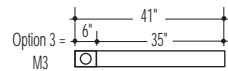

APPLICATION: EDGE 4 offers both task and accent lighting when used with MR16 lamps. MR16's are ideal for conference rooms, corridors, wall washing, retail spaces and training facilities.

TECHNICAL: MR16 fully enclosed compartment eliminates light from entering into other fixture areas. Available in 20, 35 and 50 watt halogen lamps (lamps not included). Consult factory for other lamp types. Lamp tilts to 35 degrees left or right with 179 degree rotation.

ELECTRICAL: Standard 50 watt max halogen lamp transformer. MR16 installed as independent circuit. MR16 voltage to match fluorescent voltage. Universal voltage and 347 volt not available.

LENS: MR16 available in 5 different lens options: Clear Lens (LC), Prismatic Lens (LP), Linear Spread Lens (LL), Diffuse Spread Lens (LD) and Frosted Lens (LF). Clear lens provided with each MR16.

LABELS: UL and cUL Listed, approved for dry/damp location unless otherwise noted.

ORDERING INFORMATION: Specify MR16 layout and lens in the options section of the part number. Sample Catalog #: E4A-1T5-2.5'-FL-120-1C-S-M2/LP.

EDGE T5, MR16 LAYOUT OPTIONS (MR16 applications require detailed shop drawings. Consult factory for MR16 layouts not shown.)

On-Grid Solutions Options (Individual units fall on-grid)

Acoustical Grid and Inaccessible Ceiling Continuous Run Options (Fixtures do not fall on-grid.)

EDGE T8, MR16 LAYOUT OPTIONS (MR16 applications require detailed shop drawings. Consult factory for MR16 layouts not shown.)

On-Grid Solutions Options (Individual units fall on-grid)

Acoustical Grid and Inaccessible Ceiling Continuous Run Options (Fixtures do not fall on-grid.)

LENS OPTIONS

²Standard with each MR16 ordered.