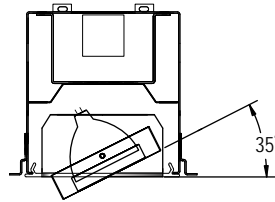

LABELS: UL and cUL Listed, approved for dry/damp location unless otherwise noted.

ORDERING INFORMATION: Specify MR16 layout and lens in the options section of the part number. Sample Catalog #: E4A-1T5-2.5'-FL-120-1C-S-M2/LP.