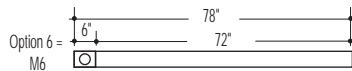

APPLICATION: EDGE 4 offers both task and accent lighting when used with MR16 lamps. MR16's are ideal for conference rooms, corridors, wall washing, retail spaces and training facilities.

TECHNICAL: MR16 fully enclosed compartment eliminates light from entering into other fixture areas. Available in 20, 35 and 50 watt halogen lamps (lamps not included). Consult factory for other lamp types. Lamp tilts to 35 degrees left or right with 179 degree rotation.

ELECTRICAL: Standard 50 watt max halogen lamp transformer. MR16 installed as independent circuit. MR16 voltage to match fluorescent voltage. Universal voltage and 347 volt not available.

LENS: MR16 available in 5 different lens options: Clear Lens (LC), Prismatic Lens (LP), Linear Spread Lens (LL), Diffuse Spread Lens (LD) and Frosted Lens (LF). Clear lens provided with each MR16.

LABELS: UL and cUL Listed, approved for dry/damp location unless otherwise noted.

ORDERING INFORMATION: Specify MR16 layout and lens in the options section of the part number. Sample Catalog #: E4A-1T5-2.5'-FL-120-1C-S-M2/LP.

EDGE T5, MR16 LAYOUT OPTIONS (MR16 applications require detailed shop drawings. Consult factory for MR16 layouts not shown.)

On-Grid Solutions Options (Individual units fall on-grid)

Acoustical Grid and Inaccessible Ceiling Continuous Run Options (Fixtures do not fall on-grid.)

EDGE T8, MR16 LAYOUT OPTIONS (MR16 applications require detailed shop drawings. Consult factory for MR16 layouts not shown.)

On-Grid Solutions Options (Individual units fall on-grid)

Acoustical Grid and Inaccessible Ceiling Continuous Run Options (Fixtures do not fall on-grid.)

LENS OPTIONS

²Standard with each MR16 ordered.