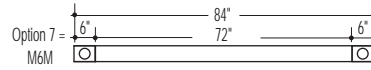

APPLICATION: EDGE 4 offers both task and accent lighting when used with MR16 lamps. MR16's are ideal for conference rooms, corridors, wall washing, retail spaces and training facilities.

TECHNICAL: MR16 fully enclosed compartment eliminates light from entering into other fixture areas. Available in 20, 35 and 50 watt halogen lamps (lamps not included). Consult factory for other lamp types. Lamp tilts to 35 degrees left or right with 179 degree rotation.

ELECTRICAL: Standard 50 watt max halogen lamp transformer. MR16 installed as independent circuit. MR16 voltage to match fluorescent voltage. Universal voltage and 347 volt not available.

LENS: MR16 available in 5 different lens options: Clear Lens (LC), Prismatic Lens (LP), Linear Spread Lens (LL), Diffuse Spread Lens (LD) and Frosted Lens (LF). Clear lens provided with each MR16.

LABELS: UL and cUL Listed, approved for dry/damp location unless otherwise noted.

ORDERING INFORMATION: Specify MR16 layout and lens in the options section of the part number. Sample Catalog #: E4A-1T5-2.5'-FL-120-1C-S-M2/LP.

EDGE T5, MR16 LAYOUT OPTIONS (MR16 applications require detailed shop drawings. Consult factory for MR16 layouts not shown.)

On-Grid Solutions Options (Individual units fall on-grid)

Acoustical Grid and Inaccessible Ceiling Continuous Run Options (Fixtures do not fall on-grid.)

EDGE T8, MR16 LAYOUT OPTIONS (MR16 applications require detailed shop drawings. Consult factory for MR16 layouts not shown.)

On-Grid Solutions Options (Individual units fall on-grid)

Acoustical Grid and Inaccessible Ceiling Continuous Run Options (Fixtures do not fall on-grid.)

LENS OPTIONS

²Standard with each MR16 ordered.