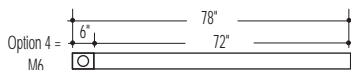

APPLICATION: EDGE 4 offers both task and accent lighting when used with MR16 lamps. MR16's are ideal for conference rooms, corridors, wall washing, retail spaces and training facilities.

TECHNICAL: MR16 fully enclosed compartment eliminates light from entering into other fixture areas. Available in 20, 35 and 50 watt halogen lamps (lamps not included). Consult factory for other lamp types. Lamp tilts to 35 degrees left or right with 179 degree rotation.

ELECTRICAL: Standard 50 watt max halogen lamp transformer. MR16 installed as independent circuit. MR16 voltage to match fluorescent voltage. Universal voltage and 347 volt not available.

LENS: MR16 available in 5 different lens options: Clear Lens (LC), Prismatic Lens (LP), Linear Spread Lens (LL), Diffuse Spread Lens (LD) and Frosted Lens (LF). Clear lens provided with each MR16.

LABELS: UL and cUL Listed, approved for dry/damp location unless otherwise noted.

ORDERING INFORMATION: Specify MR16 layout and lens in the options section of the part number. Sample Catalog #: E4A-1T5-2.5'-FL-120-1C-S-M2/LP.

EDGE T5, MR16 LAYOUT OPTIONS (MR16 applications require detailed shop drawings. Consult factory for MR16 layouts not shown.)

On-Grid Solutions Options (Individual units fall on-grid)

Acoustical Grid and Inaccessible Ceiling Continuous Run Options (Fixtures do not fall on-grid.)

EDGE T8, MR16 LAYOUT OPTIONS (MR16 applications require detailed shop drawings. Consult factory for MR16 layouts not shown.)

On-Grid Solutions Options (Individual units fall on-grid)

Acoustical Grid and Inaccessible Ceiling Continuous Run Options (Fixtures do not fall on-grid.)

LENS OPTIONS

²Standard with each MR16 ordered.