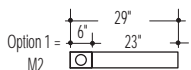

APPLICATION: EDGE 4 offers both task and accent lighting when used with MR16 lamps. MR16's are ideal for conference rooms, corridors, wall washing, retail spaces and training facilities.

TECHNICAL: MR16 fully enclosed compartment eliminates light from entering into other fixture areas. Available in 20, 35 and 50 watt halogen lamps (lamps not included). Consult factory for other lamp types. Lamp tilts to 35 degrees left or right with 179 degree rotation.

ELECTRICAL: Standard 50 watt max halogen lamp transformer. MR16 installed as independent circuit. MR16 voltage to match fluorescent voltage. Universal voltage and 347 volt not available.

LENS: MR16 available in 5 different lens options: Clear Lens (LC), Prismatic Lens (LP), Linear Spread Lens (LL), Diffuse Spread Lens (LD) and Frosted Lens (LF). Clear lens provided with each MR16.

LABELS: UL and cUL Listed, approved for dry/damp location unless otherwise noted.

ORDERING INFORMATION: Specify MR16 layout and lens in the options section of the part number. Sample Catalog #: E4A-1T5-2.5'-FL-120-1C-S-M2/LP.

EDGE T5, MR16 LAYOUT OPTIONS (MR16 applications require detailed shop drawings. Consult factory for MR16 layouts not shown.)

On-Grid Solutions Options (Individual units fall on-grid)

Acoustical Grid and Inaccessible Ceiling Continuous Run Options (Fixtures do not fall on-grid.)

EDGE T8, MR16 LAYOUT OPTIONS (MR16 applications require detailed shop drawings. Consult factory for MR16 layouts not shown.)

On-Grid Solutions Options (Individual units fall on-grid)

Acoustical Grid and Inaccessible Ceiling Continuous Run Options (Fixtures do not fall on-grid.)

LENS OPTIONS

²Standard with each MR16 ordered.