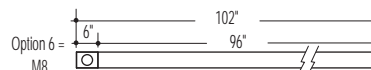

APPLICATION: EDGE 4 offers both task and accent lighting when used with MR16 lamps. MR16's are ideal for conference rooms, corridors, wall washing, retail spaces and training facilities.

TECHNICAL: MR16 fully enclosed compartment eliminates light from entering into other fixture areas. Available in 20, 35 and 50 watt halogen lamps (lamps not included). Consult factory for other lamp types. Lamp tilts to 35 degrees left or right with 179 degree rotation.

ELECTRICAL: Standard 50 watt max halogen lamp transformer. MR16 installed as independent circuit. MR16 voltage to match fluorescent voltage. Universal voltage and 347 volt not available.

LENS: MR16 available in 5 different lens options: Clear Lens (LC), Prismatic Lens (LP), Linear Spread Lens (LL), Diffuse Spread Lens (LD) and Frosted Lens (LF). Clear lens provided with each MR16.

LABELS: UL and cUL Listed, approved for dry/damp location unless otherwise noted.

ORDERING INFORMATION: Specify MR16 layout and lens in the options section of the part number. Sample Catalog #: E4A-1T5-2.5'-FL-120-1C-S-M2/LP.

EDGE T5, MR16 LAYOUT OPTIONS (MR16 applications require detailed shop drawings. Consult factory for MR16 layouts not shown.)

On-Grid Solutions Options (Individual units fall on-grid)

Acoustical Grid and Inaccessible Ceiling Continuous Run Options (Fixtures do not fall on-grid.)

EDGE T8, MR16 LAYOUT OPTIONS (MR16 applications require detailed shop drawings. Consult factory for MR16 layouts not shown.)

On-Grid Solutions Options (Individual units fall on-grid)

Acoustical Grid and Inaccessible Ceiling Continuous Run Options (Fixtures do not fall on-grid.)

LENS OPTIONS

²Standard with each MR16 ordered.