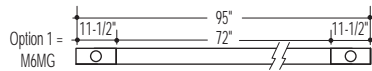

EDGE T8, MR16 LAYOUT OPTIONS (MR16 applications require detailed shop drawings. Consult factory for MR16 layouts not shown.)

On-Grid Solutions Options (Individual units fall on-grid)

Acoustical Grid and Inaccessible Ceiling Continuous Run Options (Fixtures do not fall on-grid.)