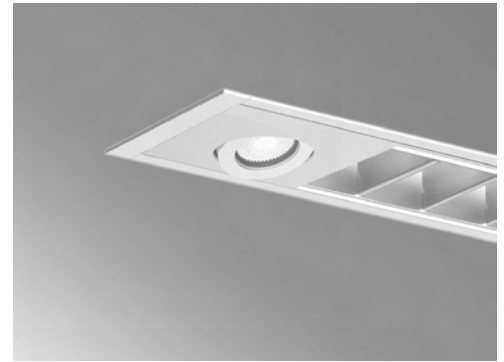

APPLICATION: EDGE 4 offers both task and accent lighting when used with MR16 lamps. MR16's are ideal for conference rooms, corridors, wall washing, retail spaces and training facilities.

TECHNICAL: MR16 fully enclosed compartment eliminates light from entering into other fixture areas. Available in 20, 35 and 50 watt halogen lamps (lamps not included). Consult factory for other lamp types. Lamp tilts to 35 degrees left or right with 179 degree rotation.

ELECTRICAL: Standard 50 watt max halogen lamp transformer. MR16 installed as independent circuit. MR16 voltage to match fluorescent voltage. Universal voltage and 347 volt not available.

LENS: MR16 available in 5 different lens options: Clear Lens (LC), Prismatic Lens (LP), Linear Spread Lens (LL), Diffuse Spread Lens (LD) and Frosted Lens (LF). Clear lens provided with each MR16.

LABELS: UL and cUL Listed, approved for dry/damp location unless otherwise noted.

ORDERING INFORMATION: Specify MR16 layout and lens in the options section of the part number. Sample Catalog #: E4A-1T5-2.5'-FL-120-1C-S-M2/LP.