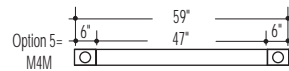

APPLICATION: EDGE 4 offers both task and accent lighting when used with MR16 lamps. MR16's are ideal for conference rooms, corridors, wall washing, retail spaces and training facilities.

TECHNICAL: MR16 fully enclosed compartment eliminates light from entering into other fixture areas. Available in 20, 35 and 50 watt halogen lamps (lamps not included). Consult factory for other lamp types. Lamp tilts to 35 degrees left or right with 179 degree rotation.

ELECTRICAL: Standard 50 watt max halogen lamp transformer. MR16 installed as independent circuit. MR16 voltage to match fluorescent voltage. Universal voltage and 347 volt not available.

LENS: MR16 available in 5 different lens options: Clear Lens (LC), Prismatic Lens (LP), Linear Spread Lens (LL), Diffuse Spread Lens (LD) and Frosted Lens (LF). Clear lens provided with each MR16.

LABELS: UL and cUL Listed, approved for dry/damp location unless otherwise noted.

ORDERING INFORMATION: Specify MR16 layout and lens in the options section of the part number. Sample Catalog #: E4A-1T5-2.5'-FL-120-1C-S-M2/LP.

EDGE T5, MR16 LAYOUT OPTIONS (MR16 applications require detailed shop drawings. Consult factory for MR16 layouts not shown.)

On-Grid Solutions Options (Individual units fall on-grid)

Acoustical Grid and Inaccessible Ceiling Continuous Run Options (Fixtures do not fall on-grid.)

EDGE T8, MR16 LAYOUT OPTIONS (MR16 applications require detailed shop drawings. Consult factory for MR16 layouts not shown.)

On-Grid Solutions Options (Individual units fall on-grid)

Acoustical Grid and Inaccessible Ceiling Continuous Run Options (Fixtures do not fall on-grid.)

LENS OPTIONS

²Standard with each MR16 ordered.