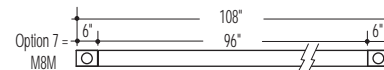

EDGE T5, MR16 LAYOUT OPTIONS (MR16 applications require detailed shop drawings. Consult factory for MR16 layouts not shown.)

On-Grid Solutions Options (Individual units fall on-grid)

Acoustical Grid and Inaccessible Ceiling Continuous Run Options (Fixtures do not fall on-grid.)

EDGE T8, MR16 LAYOUT OPTIONS (MR16 applications require detailed shop drawings. Consult factory for MR16 layouts not shown.)

On-Grid Solutions Options (Individual units fall on-grid)

Acoustical Grid and Inaccessible Ceiling Continuous Run Options (Fixtures do not fall on-grid.)