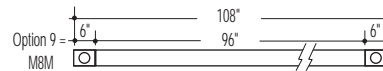

APPLICATION: EDGE 4 offers both task and accent lighting when used with MR16 lamps. MR16's are ideal for conference rooms, corridors, wall washing, retail spaces and training facilities.

TECHNICAL: MR16 fully enclosed compartment eliminates light from entering into other fixture areas. Available in 20, 35 and 50 watt halogen lamps (lamps not included). Consult factory for other lamp types. Lamp tilts to 35 degrees left or right with 179 degree rotation.

ELECTRICAL: Standard 50 watt max halogen lamp transformer. MR16 installed as independent circuit. MR16 voltage to match fluorescent voltage. Universal voltage and 347 volt not available.

LENS: MR16 available in 5 different lens options: Clear Lens (LC), Prismatic Lens (LP), Linear Spread Lens (LL), Diffuse Spread Lens (LD) and Frosted Lens (LF). Clear lens provided with each MR16.

LABELS: UL and cUL Listed, approved for dry/damp location unless otherwise noted.

ORDERING INFORMATION: Specify MR16 layout and lens in the options section of the part number. Sample Catalog #: E4A-1T5-2.5'-FL-120-1C-S-M2/LP.

EDGE T5, MR16 LAYOUT OPTIONS (MR16 applications require detailed shop drawings. Consult factory for MR16 layouts not shown.)

On-Grid Solutions Options (Individual units fall on-grid)

Acoustical Grid and Inaccessible Ceiling Continuous Run Options (Fixtures do not fall on-grid.)

EDGE T8, MR16 LAYOUT OPTIONS (MR16 applications require detailed shop drawings. Consult factory for MR16 layouts not shown.)

On-Grid Solutions Options (Individual units fall on-grid)

Acoustical Grid and Inaccessible Ceiling Continuous Run Options (Fixtures do not fall on-grid.)

LENS OPTIONS

²Standard with each MR16 ordered.