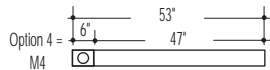

APPLICATION: EDGE 4 offers both task and accent lighting when used with MR16 lamps. MR16's are ideal for conference rooms, corridors, wall washing, retail spaces and training facilities.

TECHNICAL: MR16 fully enclosed compartment eliminates light from entering into other fixture areas. Available in 20, 35 and 50 watt halogen lamps (lamps not included). Consult factory for other lamp types. Lamp tilts to 35 degrees left or right with 179 degree rotation.

ELECTRICAL: Standard 50 watt max halogen lamp transformer. MR16 installed as independent circuit. MR16 voltage to match fluorescent voltage. Universal voltage and 347 volt not available.

LENS: MR16 available in 5 different lens options: Clear Lens (LC), Prismatic Lens (LP), Linear Spread Lens (LL), Diffuse Spread Lens (LD) and Frosted Lens (LF). Clear lens provided with each MR16.

LABELS: UL and cUL Listed, approved for dry/damp location unless otherwise noted.

ORDERING INFORMATION: Specify MR16 layout and lens in the options section of the part number. Sample Catalog #: E4A-1T5-2.5'-FL-120-1C-S-M2/LP.

EDGE T5, MR16 LAYOUT OPTIONS (MR16 applications require detailed shop drawings. Consult factory for MR16 layouts not shown.)

On-Grid Solutions Options (Individual units fall on-grid)

Acoustical Grid and Inaccessible Ceiling Continuous Run Options (Fixtures do not fall on-grid.)

EDGE T8, MR16 LAYOUT OPTIONS (MR16 applications require detailed shop drawings. Consult factory for MR16 layouts not shown.)

On-Grid Solutions Options (Individual units fall on-grid)

Acoustical Grid and Inaccessible Ceiling Continuous Run Options (Fixtures do not fall on-grid.)

LENS OPTIONS

²Standard with each MR16 ordered.