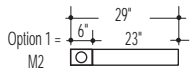

APPLICATION: EDGE 4 offers both task and accent lighting when used with MR16 lamps. MR16's are ideal for conference rooms, corridors, wall washing, retail spaces and training facilities.

TECHNICAL: MR16 fully enclosed compartment eliminates light from entering into other fixture areas. Available in 20, 35 and 50 watt halogen lamps (lamps not included). Consult factory for other lamp types. Lamp tilts to 35 degrees left or right with 179 degree rotation.

ELECTRICAL: Standard 50 watt max halogen lamp transformer. MR16 installed as independent circuit. MR16 voltage to match fluorescent voltage. Universal voltage and 347 volt not available.

LENS: MR16 available in 5 different lens options: Clear Lens (LC), Prismatic Lens (LP), Linear Spread Lens (LL), Diffuse Spread Lens (LD) and Frosted Lens (LF). Clear lens provided with each MR16.

LABELS: UL and cUL Listed, approved for dry/damp location unless otherwise noted.

ORDERING INFORMATION: Specify MR16 layout and lens in the options section of the part number. Sample Catalog #: E4A-1T5-2.5'-FL-120-1C-S-M2/LP.

EDGE T5, MR16 LAYOUT OPTIONS (MR16 applications require detailed shop drawings. Consult factory for MR16 layouts not shown.)

On-Grid Solutions Options (Individual units fall on-grid)

Acoustical Grid and Inaccessible Ceiling Continuous Run Options (Fixtures do not fall on-grid.)

EDGE T8, MR16 LAYOUT OPTIONS (MR16 applications require detailed shop drawings. Consult factory for MR16 layouts not shown.)

On-Grid Solutions Options (Individual units fall on-grid)

Acoustical Grid and Inaccessible Ceiling Continuous Run Options (Fixtures do not fall on-grid.)

LENS OPTIONS

²Standard with each MR16 ordered.